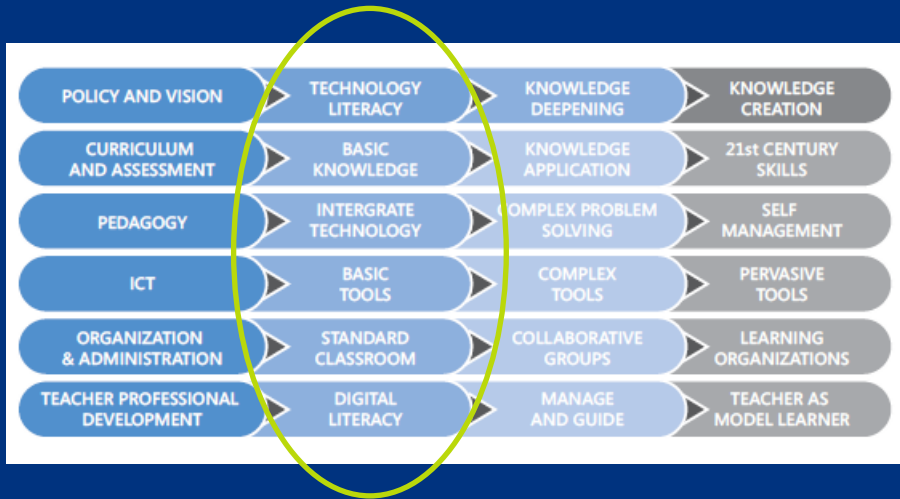

Daze de date

98-364:
Database
Administration

IT Infrastructure

98-349: Windows Operating System
98-365: Windows Server Administration
98-366: Networking
98-367: Security

Certificarea Microsoft Certified Educator