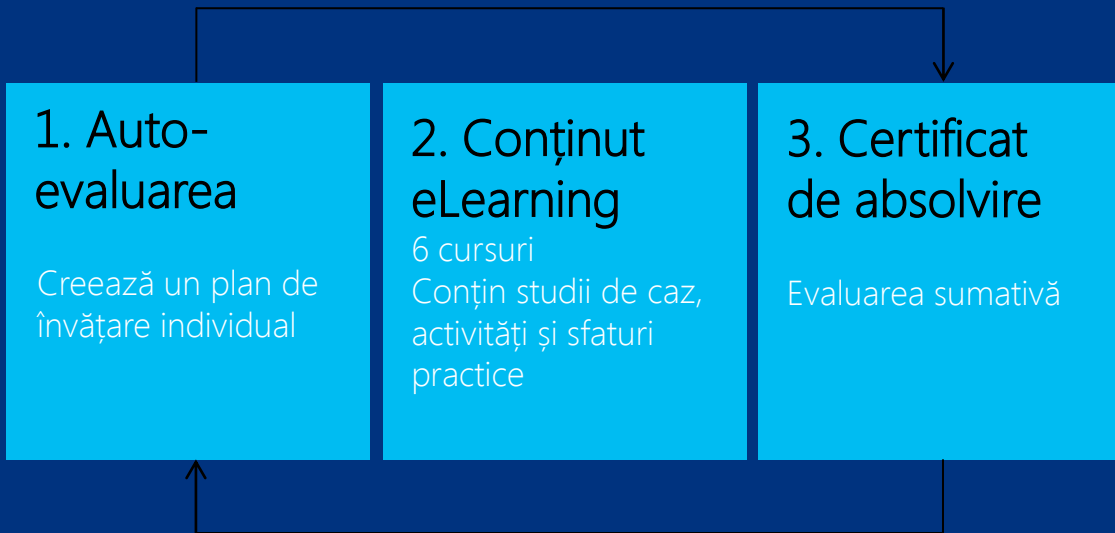

Daze de date

98-364:
Database
Administration

IT Infrastructure

98-349: Windows Operating System
98-365: Windows Server Administration
98-366: Networking
98-367: Security

Certificarea Microsoft Certified Educator